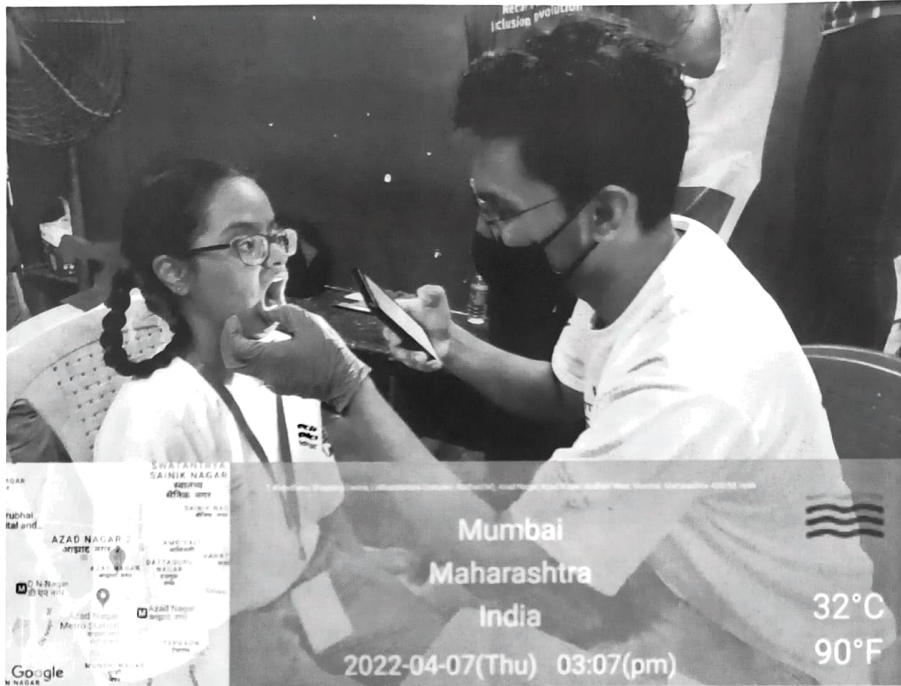

Dental Check-Up

M.J. Vardekar
DEAN
Y.M.T. Dental College
& Hospital Kharghar,
Navi Mumbai - 410 210

DR. G.D.POL FOUNDATION Y.M.T. DENTAL COLLEGE AND HOSPITAL

Institution Area, Sector- 4, Kharghar, Navi Mumbai - 410210