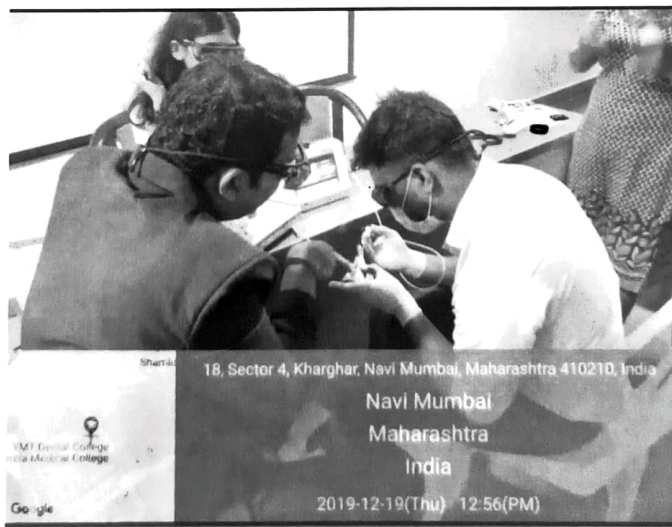

- Experiential learning

Experiential Learning – Photoclave - 2022

Laser workshop - 2019

M. Vandekar
DEAN
Y.M.T. Dental College
& Hospital Kharghar,
Navi Mumbai - 410 210

DR. G.D.POL FOUNDATION Y.M.T. DENTAL COLLEGE AND HOSPITAL