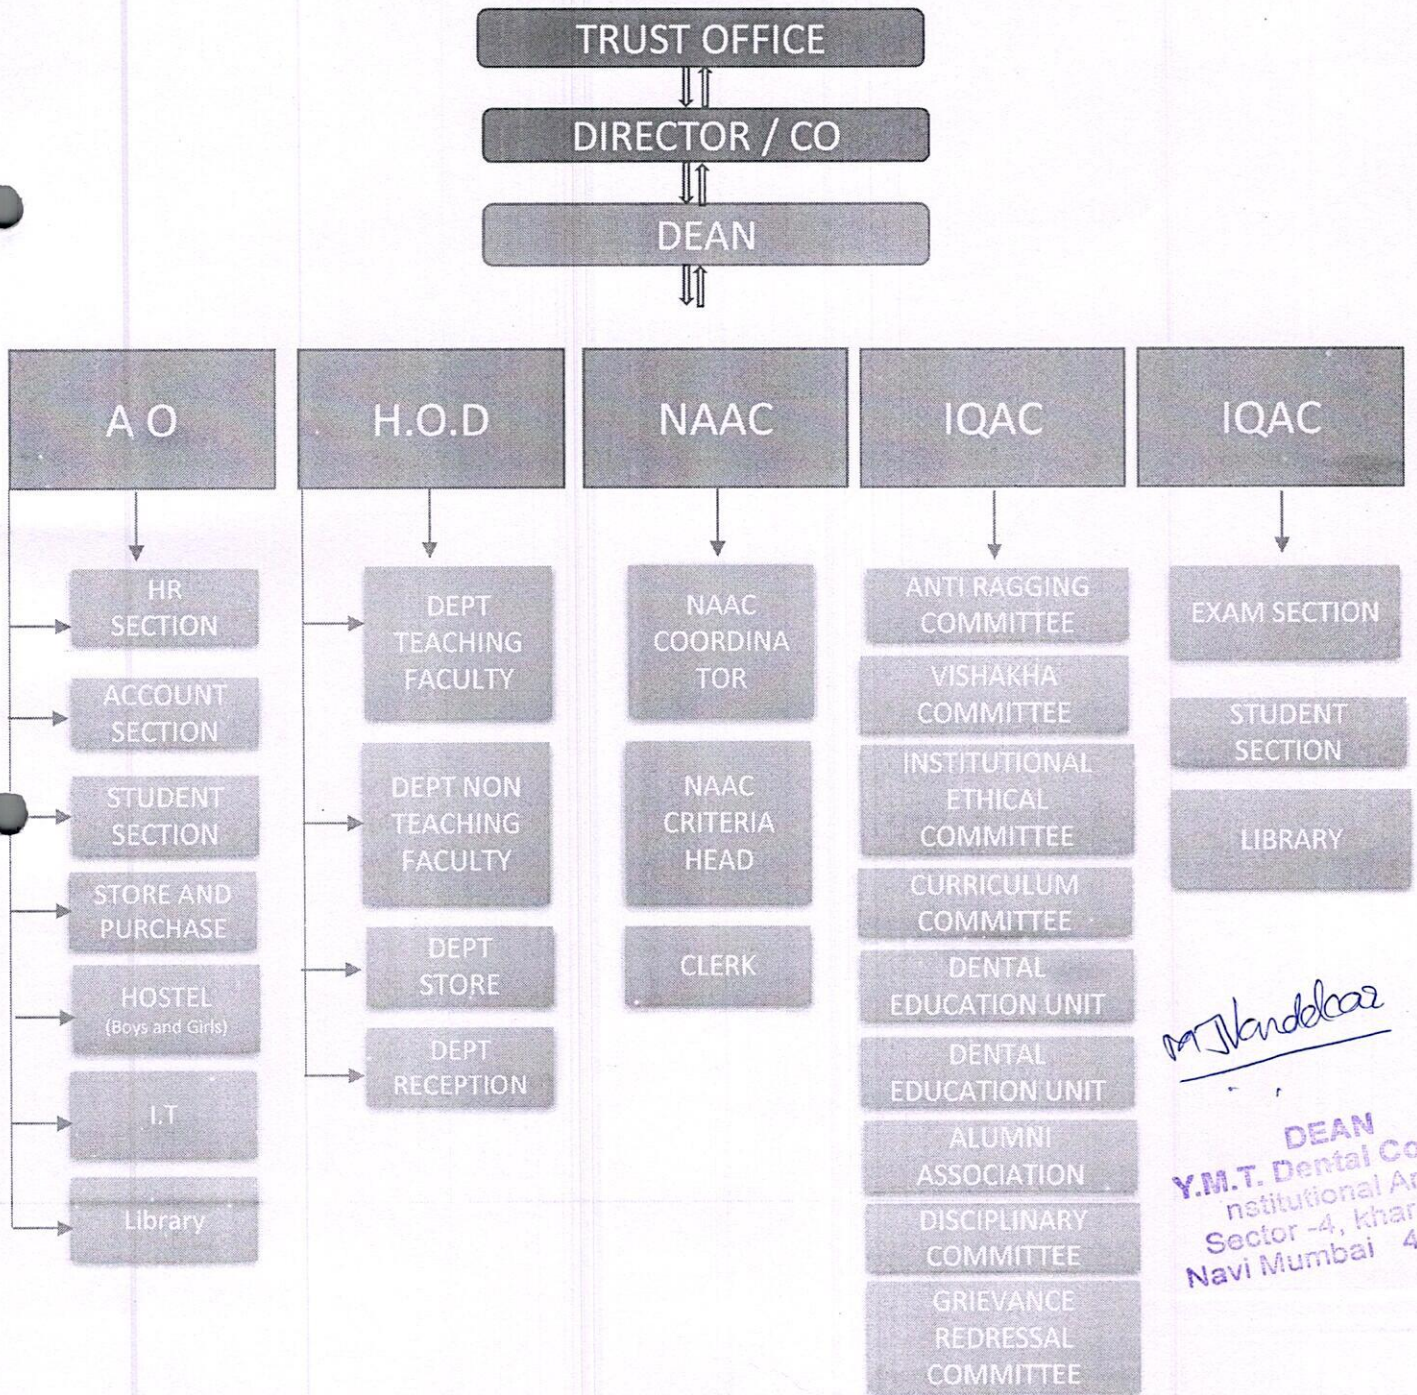

DR. G.D.POL FOUNDATION'S Y.M.T. DENTAL COLLEGE AND HOSPITAL

Institution Area, Sector- 4, Kharghar, Navi Mumbai - 410210

ENRICHING MINDS, EMPOWERING FUTURE

✉: ymtdentconnect@gmail.com

☎ : 022-2774 4429

Fax : 022- 2774 4427

Ref No: _____

Date: 26-08-2017

Organisational Structure

M. J. Khandekar

DEAN
Y.M.T. Dental College
Institutional Area,
Sector -4, Kharghar,
Navi Mumbai - 410 210

Connect with us :

<https://ymtdental.org>

✉ ymtdentconnect@gmail.com

🌐 YMT Dentalconnect

📷 ymtdental_connect

📘 YMT Dental Connect